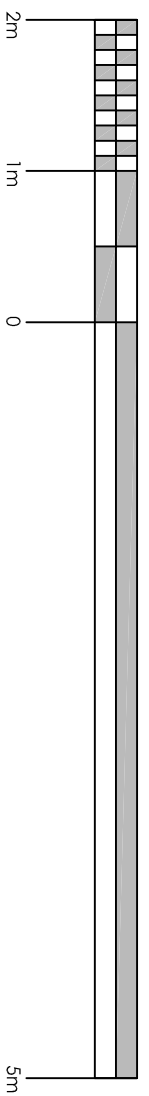

Lower Level

Upper Level

Description
TOLL HOUSE
TOILTY

Scale
 1:50

Date
 April '10

portmeirion