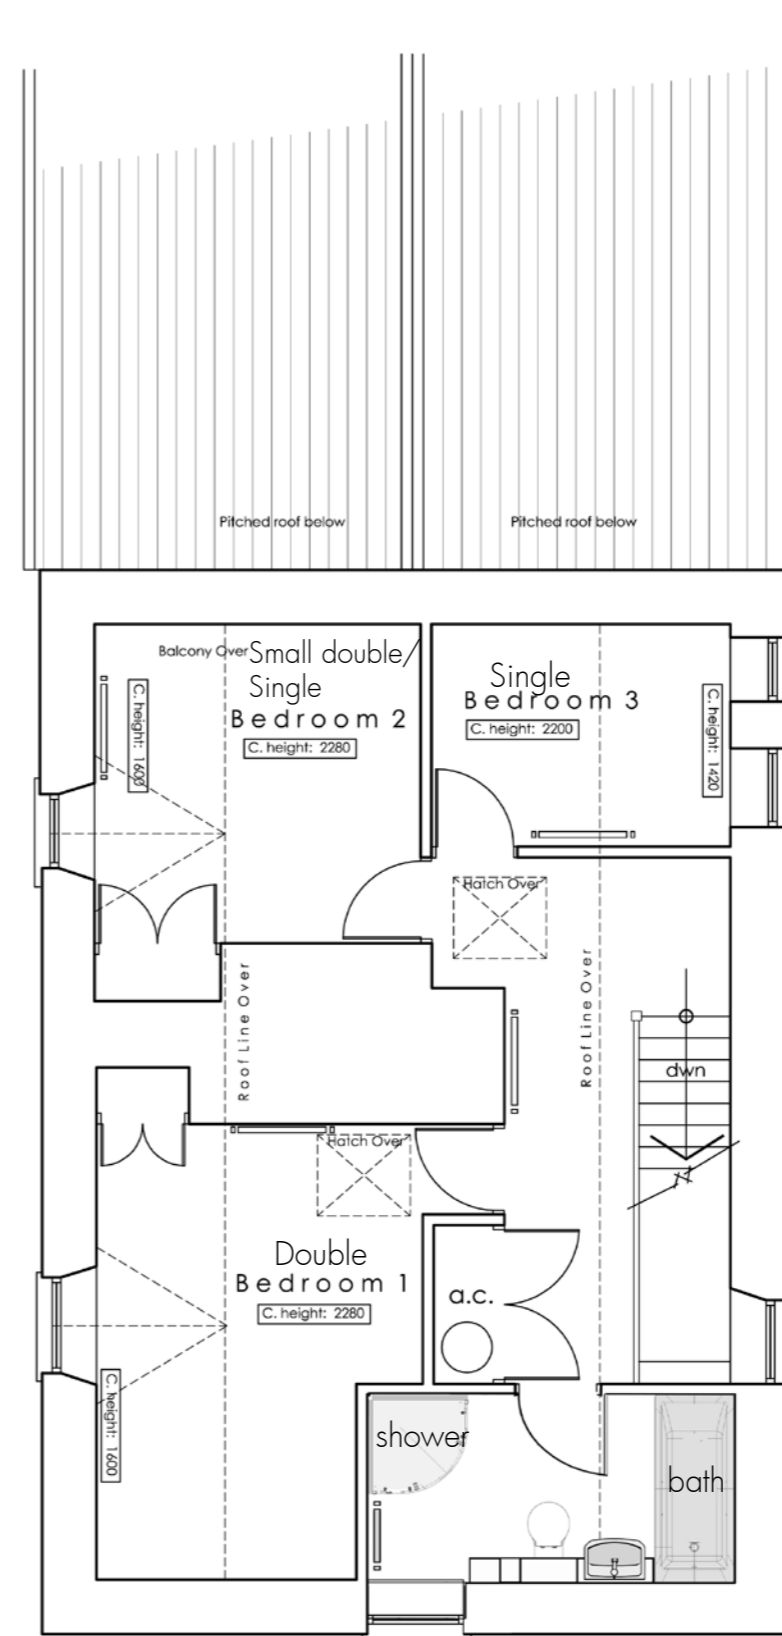

Ground Floor Plan

First Floor Plan

Denotes Radiator position

Description
Deudraeth
Cottage

Scale
1:50

Date
March '10

portmeirion